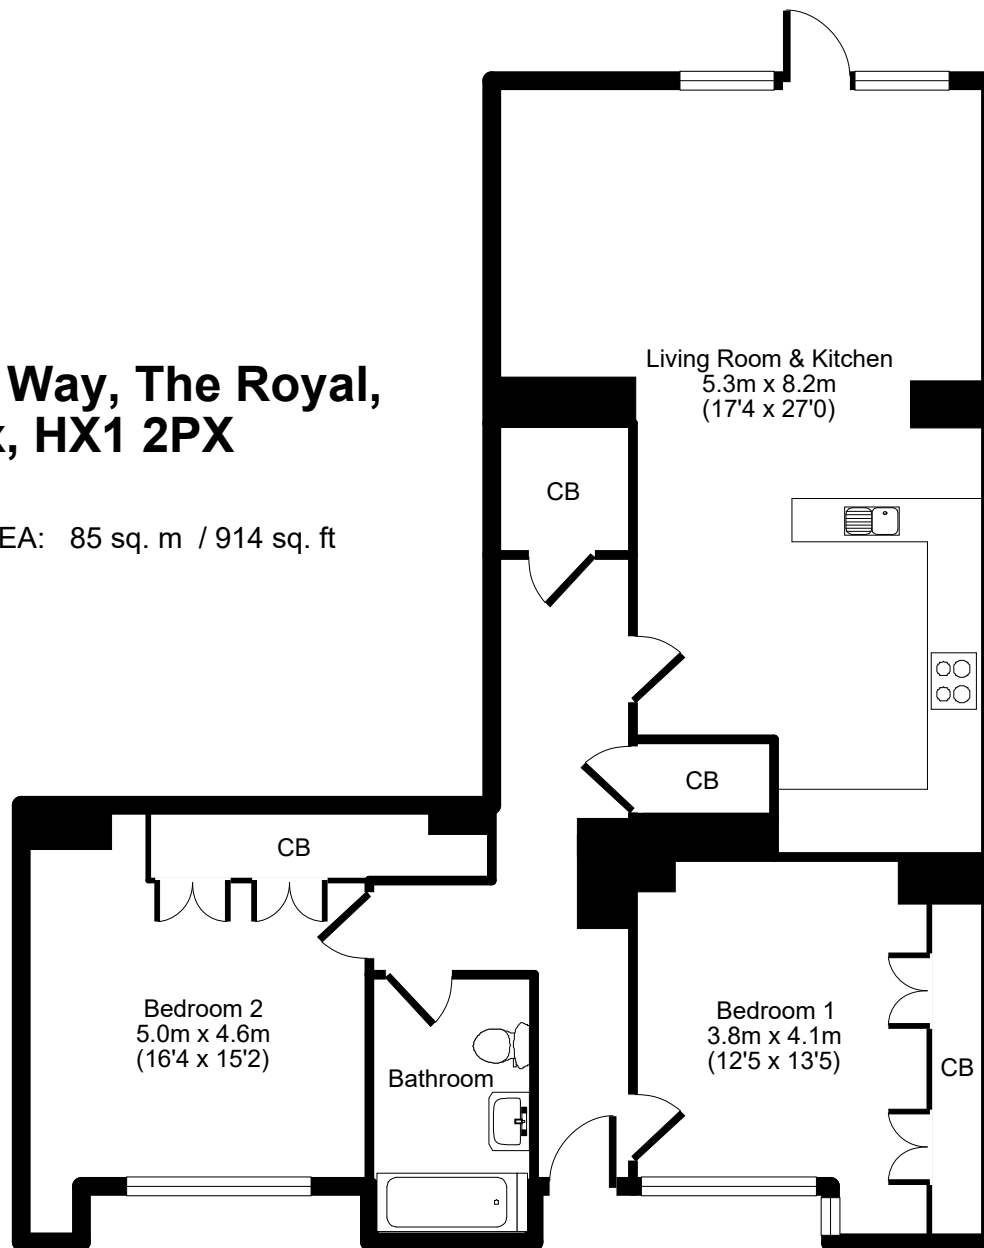

2 Baldwin Apartments, Emily Way, The Royal, Skircoat Green, Halifax, HX1 2PX

APPROX GROSS INTERNAL FLOOR AREA: 85 sq. m / 914 sq. ft

For illustrative purposes only. Not to scale. Room dimensions are given as maximum distances.

Floor Plan measurements are approximate and are for illustrative purposes only.

While we do not doubt the floor plans accuracy, we make no guarantee, warranty or representation as to the accuracy and completeness of the floor plan. You or your advisors should conduct a careful, independent investigation of the property to determine to your satisfaction as to the suitability of the property for your space requirements.