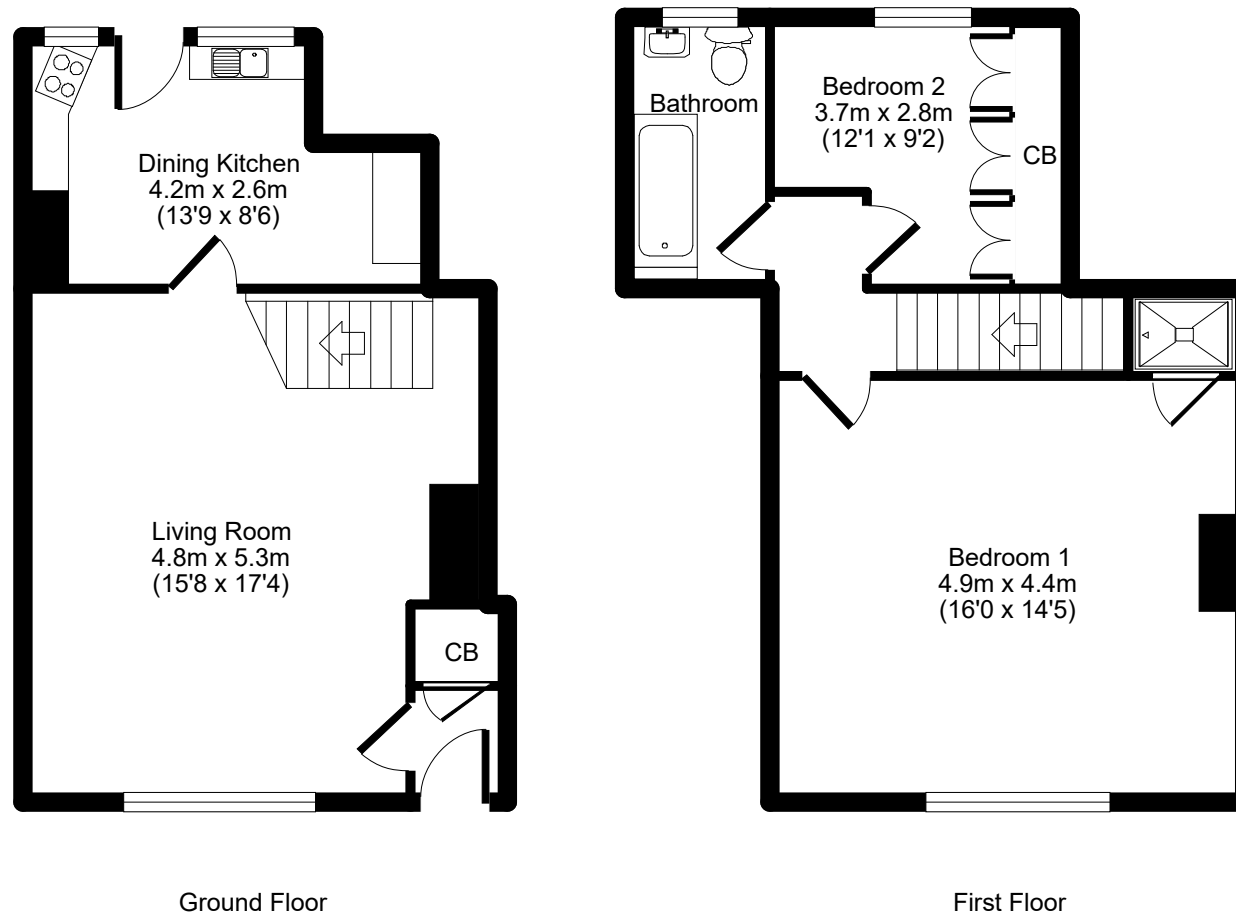

192 Halifax Road, Hove Edge, HD6 2QE

APPROX GROSS INTERNAL FLOOR AREA: 74 sq. m / 799 sq. ft

For illustrative purposes only. Not to scale. Room dimensions are given as maximum distances.
Floor Plan measurements are approximate and are for illustrative purposes only.
While we do not doubt the floor plans accuracy, we make no guarantee, warranty or representation as to the accuracy and completeness of the floor plan.
You or your advisors should conduct a careful, independent investigation of the property to determine to your satisfaction as to the suitability of the property for your space requirements.
All images and dimensions are not intended to form part any contract or warranty.
(c) Marsh & Marsh Properties