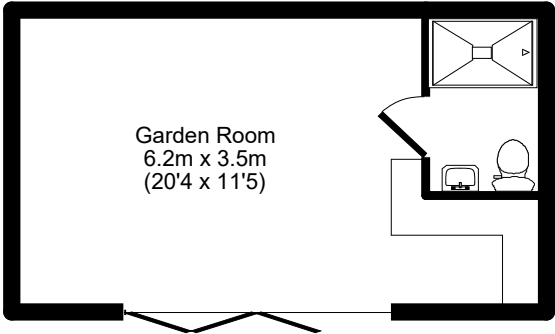

297 Stainland Road, Stainland, HX4 9EH

Ground Floor

First Floor

136 sq. m / 1461 sq. ft

For illustrative purposes only. Not to scale. Room dimensions are given as maximum distances.
 Floor Plan measurements are approximate and are for illustrative purposes only.
 While we do not doubt the floor plans accuracy, we make no guarantee, warranty or representation as to the accuracy and completeness of the floor plan.
 You or your advisors should conduct a careful, independent investigation of the property to determine to your satisfaction as to the suitability of the property for your space requirements.
 All images and dimensions are not intended to form part any contract or warranty.
 (c) Marsh & Marsh Properties