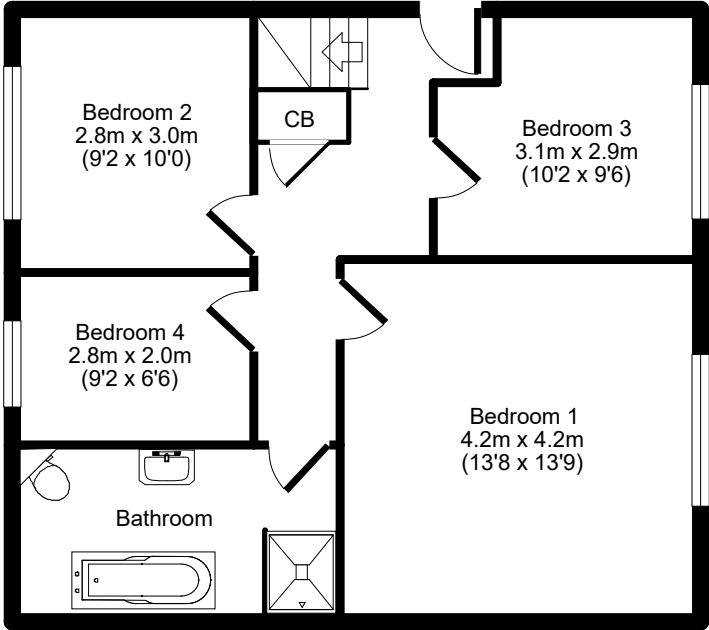

297 Stainland Road, Stainland, HX4 9EH

Ground Floor

First Floor

136 sq. m / 1461 sq. ft

For illustrative purposes only. Not to scale. Room dimensions are given as maximum distances.
 Floor Plan measurements are approximate and are for illustrative purposes only.
 While we do not doubt the floor plans accuracy, we make no guarantee, warranty or representation as to the accuracy and completeness of the floor plan.
 You or your advisors should conduct a careful, independent investigation of the property to determine to your satisfaction as to the suitability of the property for your space requirements.
 All images and dimensions are not intended to form part any contract or warranty.
 (c) Marsh & Marsh Properties