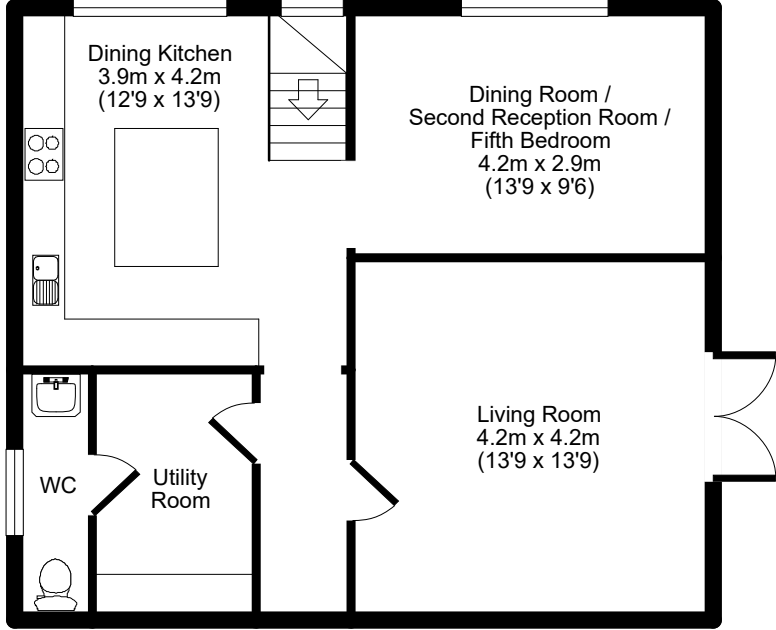

297 Stainland Road, Stainland, HX4 9EH

Ground Floor

First Floor

136 sq. m / 1461 sq. ft

For illustrative purposes only. Not to scale. Room dimensions are given as maximum distances.
 Floor Plan measurements are approximate and are for illustrative purposes only.
 While we do not doubt the floor plans accuracy, we make no guarantee, warranty or representation as to the accuracy and completeness of the floor plan.
 You or your advisors should conduct a careful, independent investigation of the property to determine to your satisfaction as to the suitability of the property for your space requirements.
 All images and dimensions are not intended to form part any contract or warranty.
 (c) Marsh & Marsh Properties