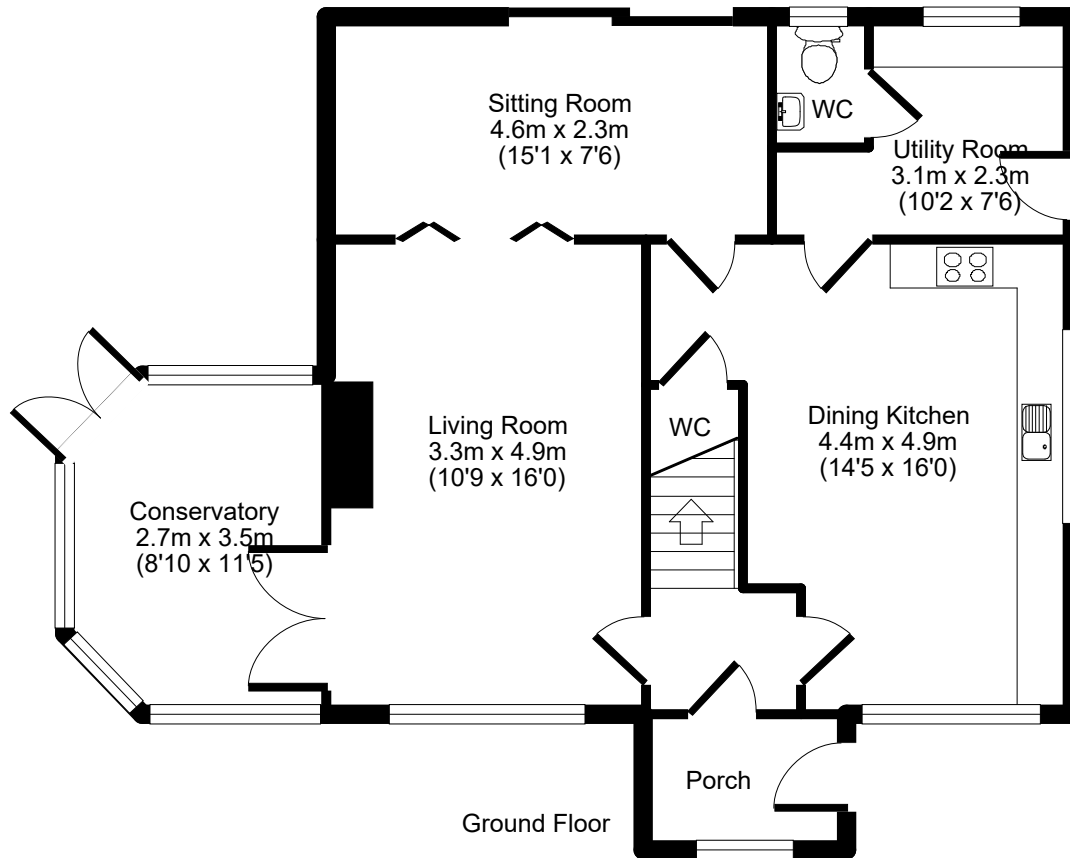

## 23 Shelf Moor, Shelf, HX3 7PW

116 sq. m / 1243 sq. ft

For illustrative purposes only. Not to scale. Room dimensions are given as maximum distances.

Floor Plan measurements are approximate and are for illustrative purposes only.

While we do not doubt the floor plans accuracy, we make no guarantee, warranty or representation as to the accuracy and completeness of the floor plan.

You or your advisors should conduct a careful, independent investigation of the property to determine to your satisfaction as to the suitability of the property for your space requirements.