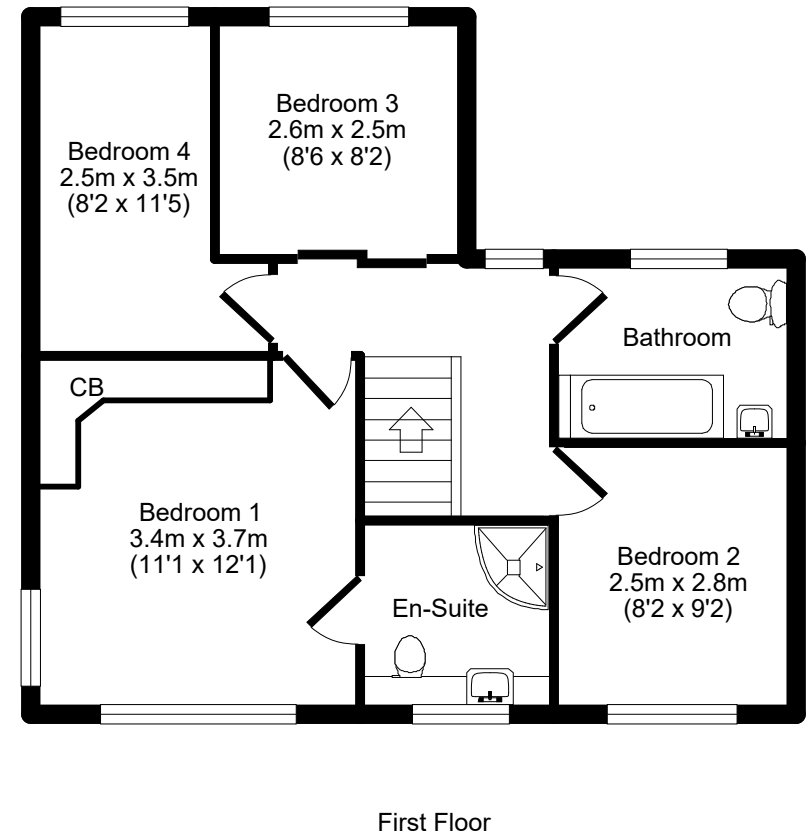

## 23 Shelf Moor, Shelf, HX3 7PW

116 sq. m / 1243 sq. ft

For illustrative purposes only. Not to scale. Room dimensions are given as maximum distances.

Floor Plan measurements are approximate and are for illustrative purposes only.

While we do not doubt the floor plans accuracy, we make no guarantee, warranty or representation as to the accuracy and completeness of the floor plan.

You or your advisors should conduct a careful, independent investigation of the property to determine to your satisfaction as to the suitability of the property for your space requirements.