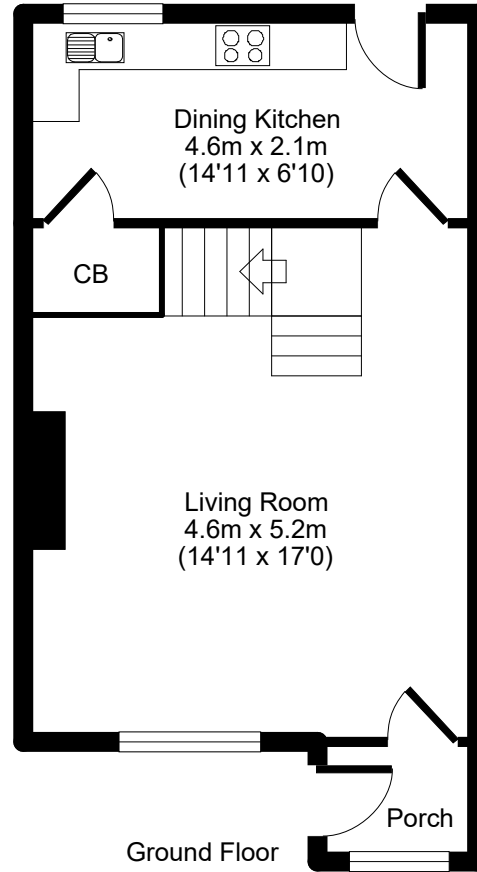

2 Cross Villas, Rishworth Road, Barkisland, HX4 0DF

APPROX GROSS INTERNAL FLOOR AREA: 68 sq. m / 735 sq. ft

For illustrative purposes only. Not to scale. Room dimensions are given as maximum distances.

Floor Plan measurements are approximate and are for illustrative purposes only.