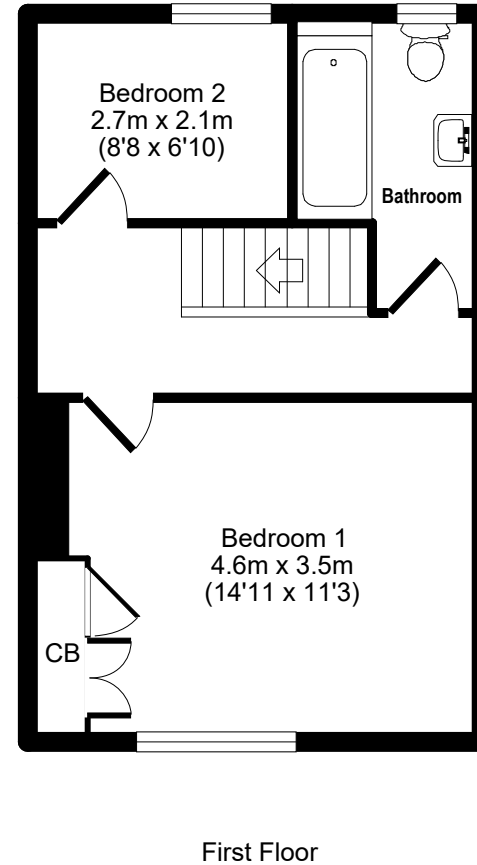

2 Cross Villas, Rishworth Road, Barkisland, HX4 0DF

APPROX GROSS INTERNAL FLOOR AREA: 68 sq. m / 735 sq. ft

For illustrative purposes only. Not to scale. Room dimensions are given as maximum distances.

Floor Plan measurements are approximate and are for illustrative purposes only.